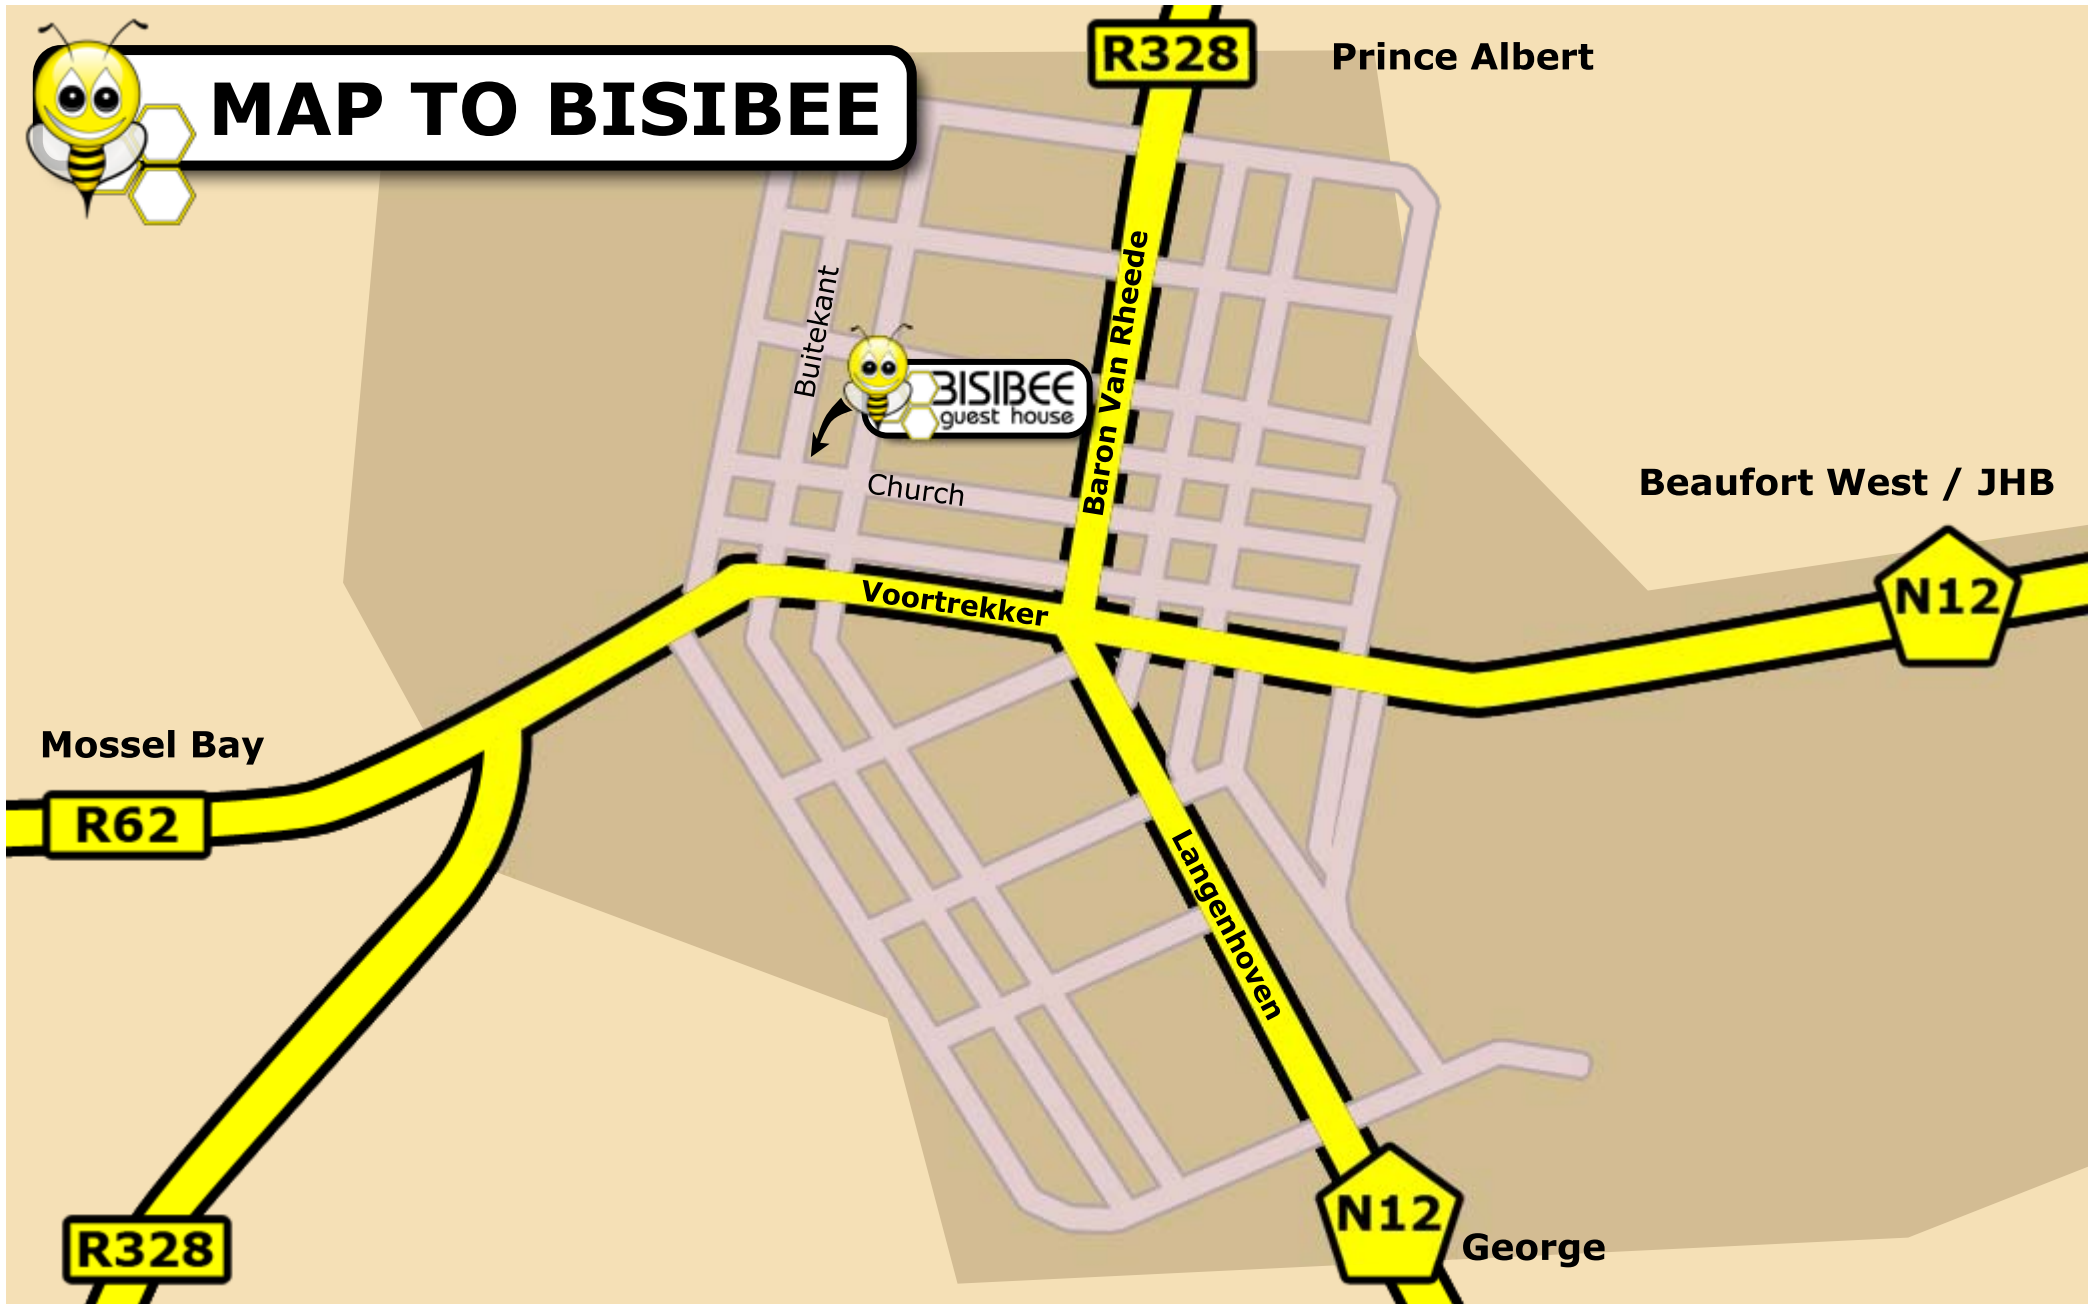

# MAP TO BISIBEE

R328

Prince Albert

Buitekant

Church

Baron Van Rheede

Beaufort West / JHB

N12

Voortrekker

Mossel Bay

R62

Langenhoven

N12

George

R328